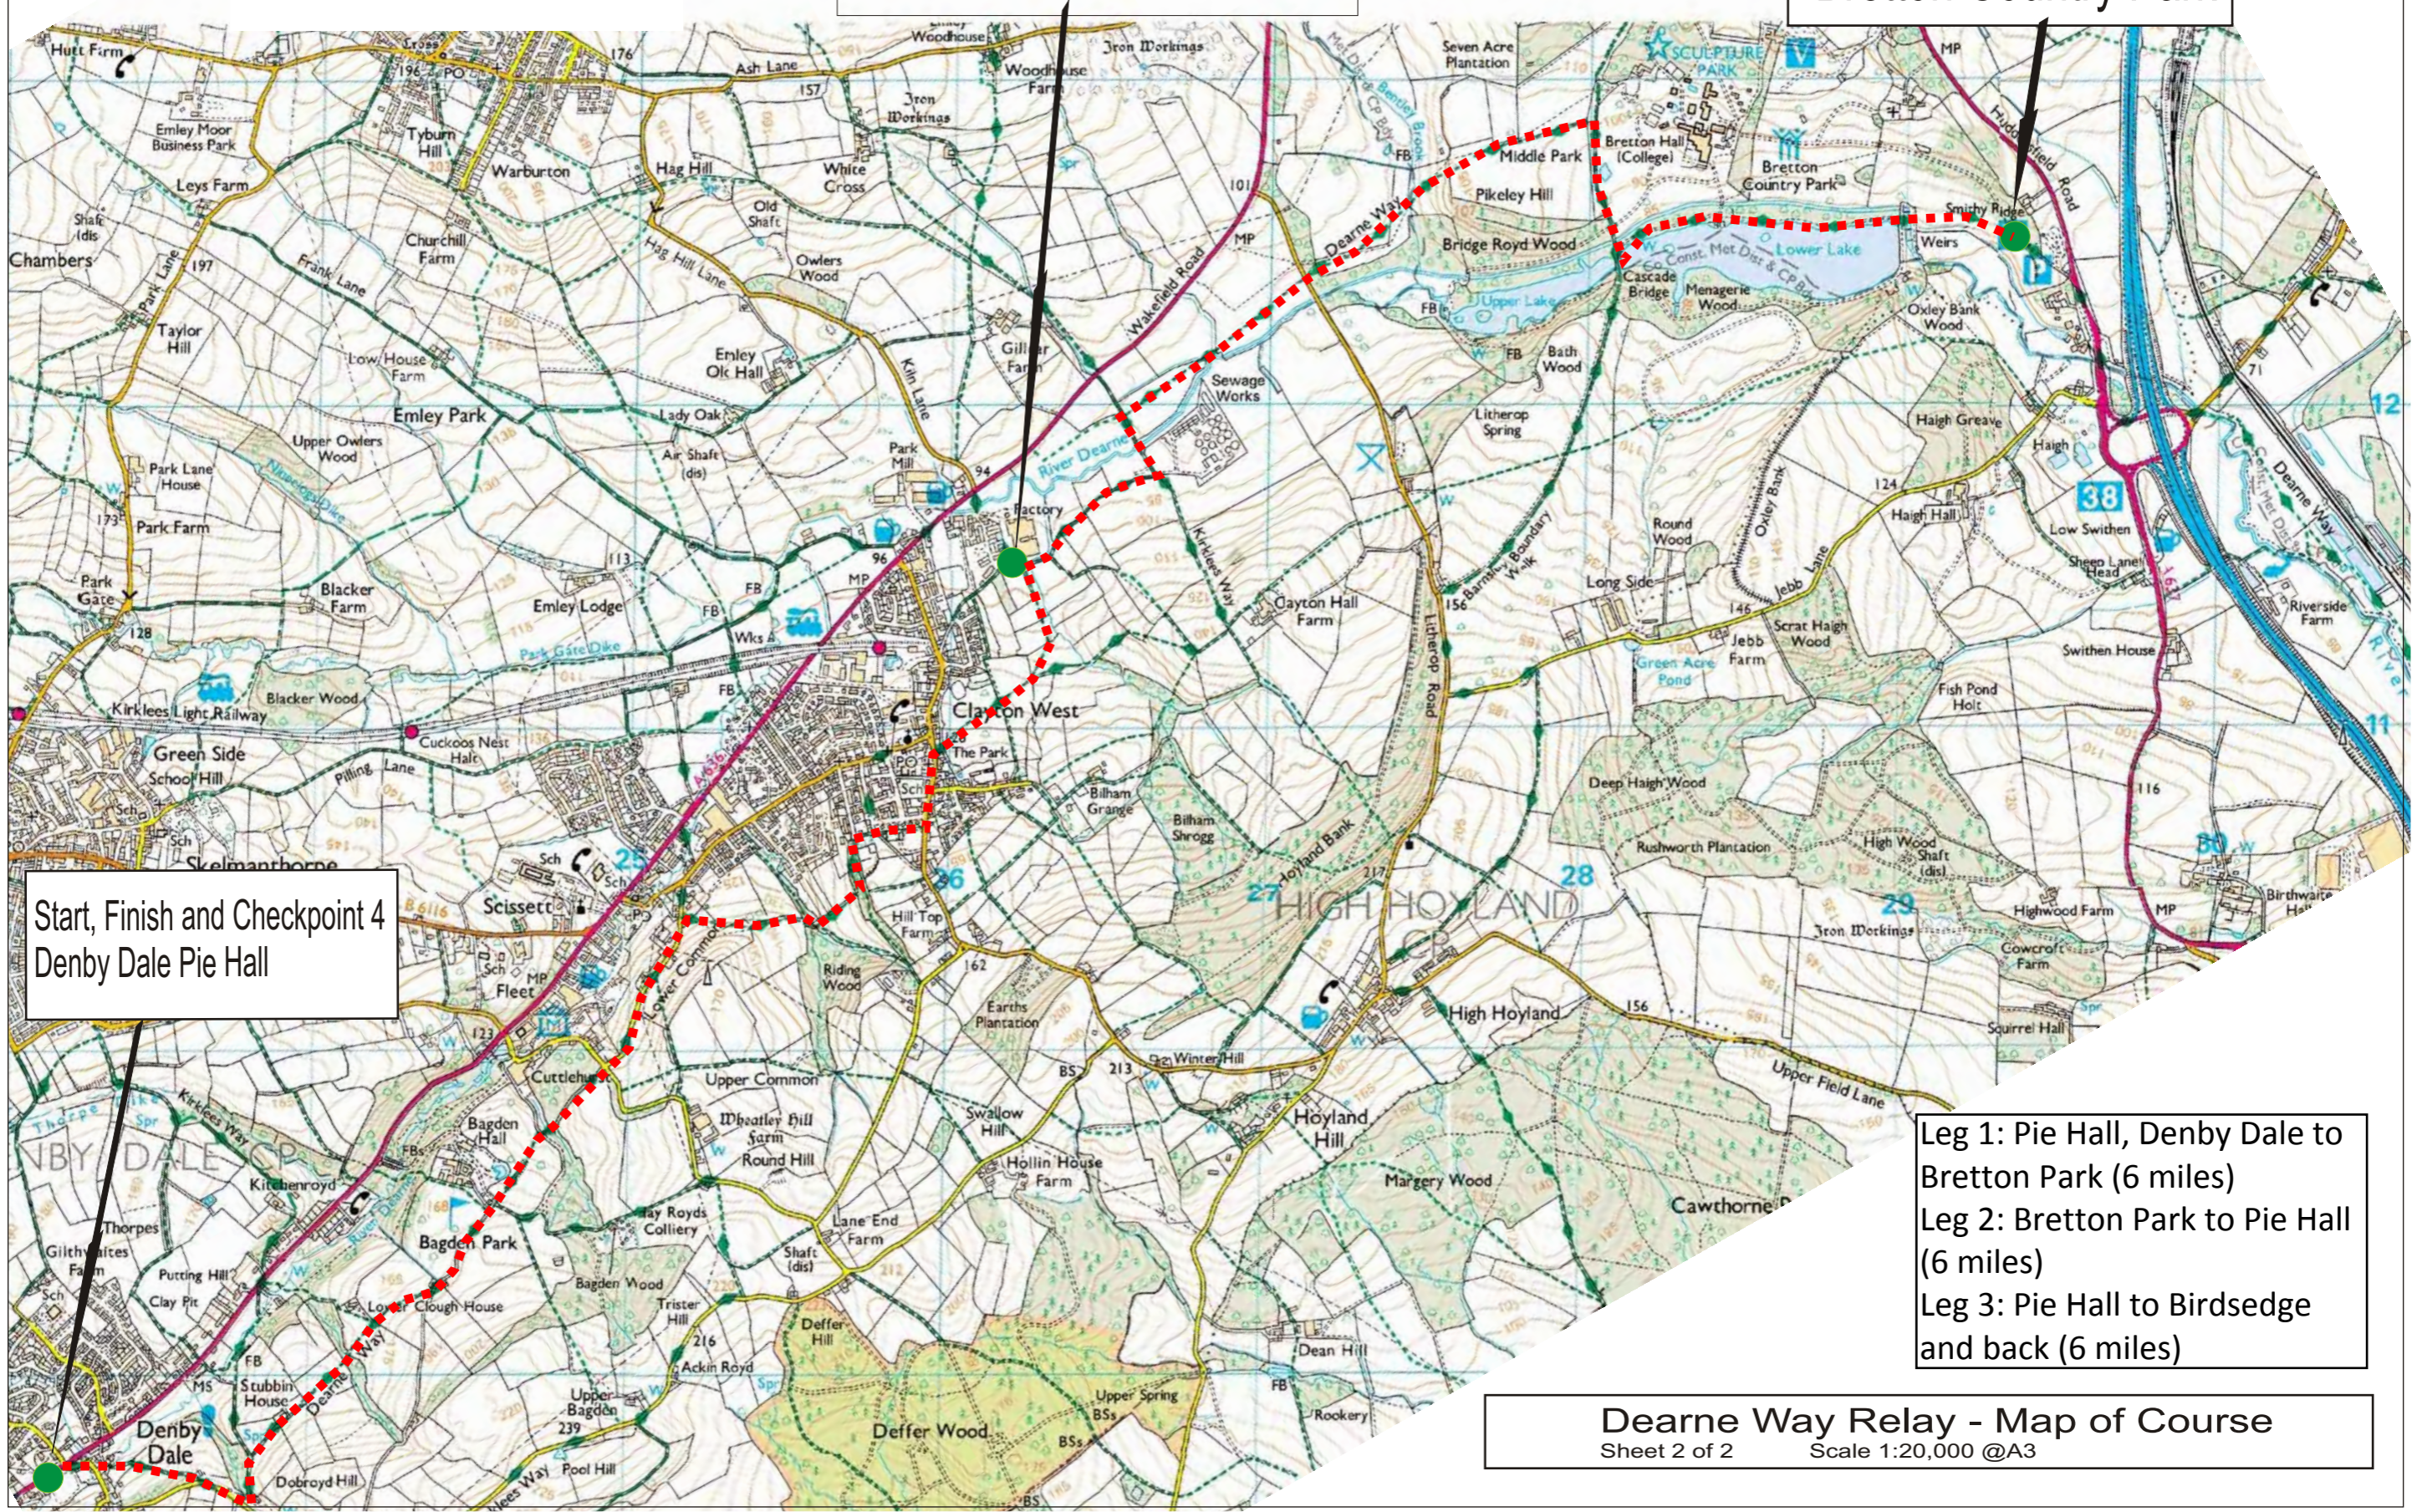

Checkpoints 1 and 3 -
Back of Waddingtons

Checkpoint 2 - West
Bretton Country Park

Start, Finish and Checkpoint 4
Denby Dale Pie Hall

Leg 1: Pie Hall, Denby Dale to
Bretton Park (6 miles)
Leg 2: Bretton Park to Pie Hall
(6 miles)
Leg 3: Pie Hall to Birdsedge
and back (6 miles)

Deerne Way Relay - Map of Course
Sheet 2 of 2 Scale 1:20,000 @A3